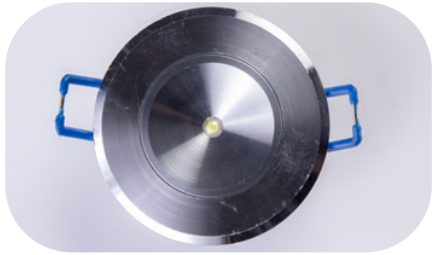

Recessed Rectangular Base 3x1W LED

Square Surface-Mount LED Panel

Fixed Recessed LED Light 1x1W

E27 Green Bulb "Huevo Paloma"

Circular Surface-Mount LED Panel

Adjustable Recessed LED Light 1x1W

E27 LED Bulb (2 pcs)