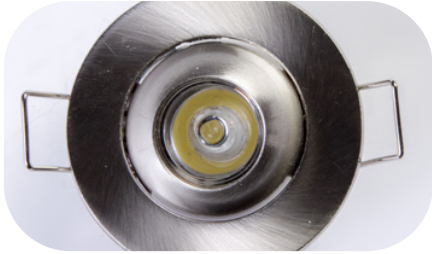

Recessed Rectangular Base 3x1W LED

Square Surface-Mount LED Panel

Fixed Recessed LED Light 1x1W

E27 Green Bulb "Huevo Paloma"

Circular Surface-Mount LED Panel

Adjustable Recessed LED Light 1x1W

E27 LED Bulb (2 pcs)