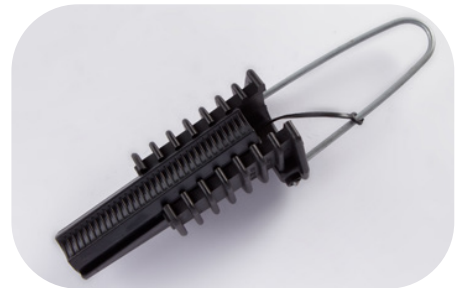

Outdoor Stress Relief Cone

Galvanized Crossarm 3X3X8

Elbow Connector

Pole Mounting Strap

Double Groove Clamp

Rana Clamp – 8,000 lb Capacity

Automatic Splice Sleeve

Hot-Line Clamp

Type K Fuse

Medium & High Voltage

Shoe-Type Clamp

Mounting Bracket for Transformer Bank

Bushing Insert

URD Cable Splice Sleeve

Preformed Dead-End Grip

Terminal Clamp

Full-Tension Splice Sleeve

Strain Relief Clamp

Line Guard

Single Bracket Support

Double Bracket Support

Bimetal Multi-Section Terminal
- BLMT-185400-17

Vertical Line Post Insulator Bracket

URD 3-Phase Support Assembly

Dual Eye Compression Terminal -
477-500 MCM HOMAC SAB 500 N

Medium & High Voltage

Eye Terminal 40

HMC Eye Terminal AL40-48TN

Double-Hole Pin Terminals,
WCAB30R2N BURNDY

5/8" Pin Bolt

3/4" Pin Bolt

Eye Bolt and Straight
Cable Guy Bolt