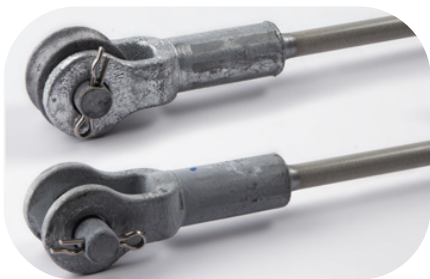

36" Fiberglass Suspension Insulator