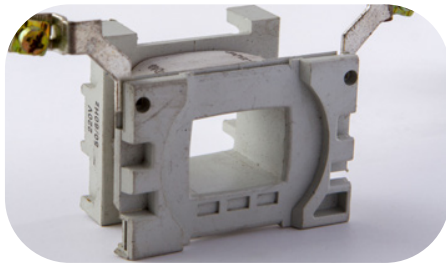

Controls

Coil 220V for Contactor D-25

Relay Base - 8 PIN

Relay Base - 11 PIN

Double Pushbutton Box (Surface Mount)

Coil 220V for Contactor D-40

Emergency Stop Button

Timer Switch