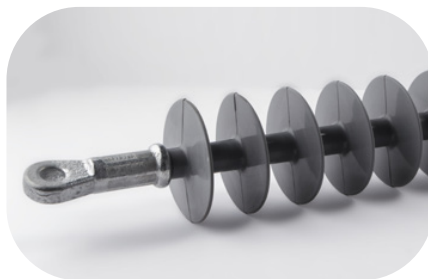

35 kV Polymer Insulator