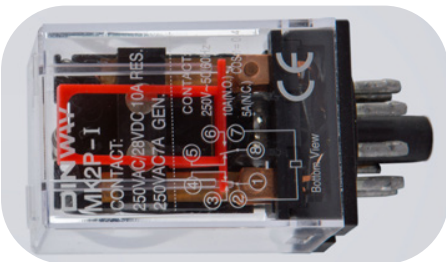

Relay 8-Pin MK2P-I