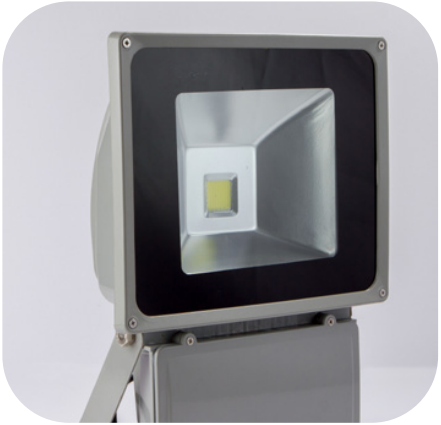

Lighting

Surface-Mounted Square LED Panel

2x2 LED Panel

Energy-Saving Floodlight

Floodlight with Motion Sensor

Outdoor Floodlight IP65 50W

Outdoor Floodlight IP65 70W

Outdoor Floodlight IP65 100W