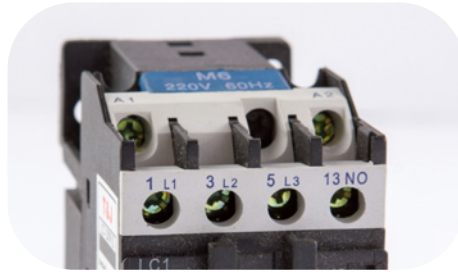

Pushbutton Enclosure

Start Capacitor

Relay 8-Pin MK2P-I

Run Capacitor

Auxiliary Contactor LA2DT2

Contactor LC1-5011

Contactor

Indicator Light (Pilot Lamp)