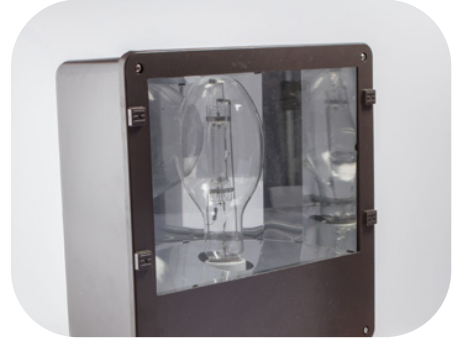

Square MH Lamp