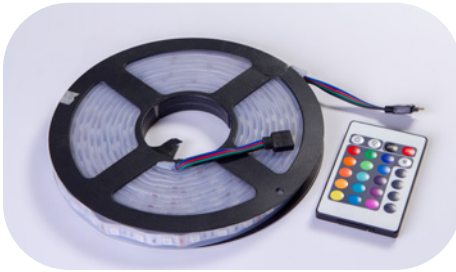

Recessed Round LED Panel (Alternate Model)

Recessed Circular LED Panel

Recessed Square LED Panel

Lighting

2x4 Parabolic Fixture

RGB LED Strip Light

Photocell with Base

Power Supply for LED Strip