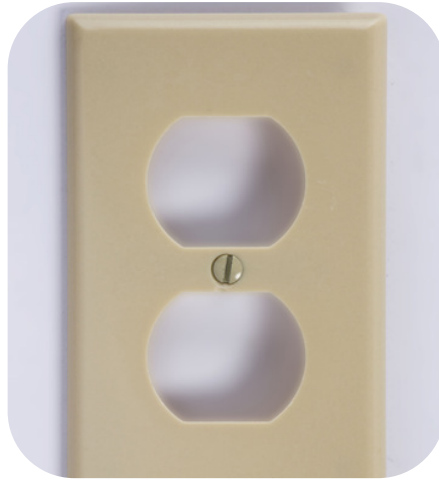

GB Toggle Switch

3-Speed Pull Cord Switch GB

Medium-Duty Toggle Switch

White Decora Single Switch

Porcelain Lamp Holder

Motion Sensor Switch

Decora Dimmer Switch

2x4 Wide Wall Plate

2x4 Metal Wall Plate
for Single Switch

2x4 Metal Wall Plate
for Duplex Outlet

Plugs & Outlets

White Plastic 220V Wall Plate

Double Duplex Plastic Wall Plate - Ivory

Single Switch Plastic Wall Plate - Ivory