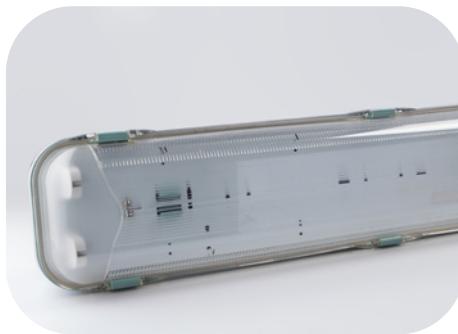

Sodium Vapor Bulb 250W

Sodium Vapor Bulb

GU10 LED Bulb

Compact Fluorescent Bulbs (Energy-Saving)

LED Bulbs

Weatherproof Fixture 2x32

Weatherproof Fixture - Dual Tube

Weatherproof Fixture 2x17