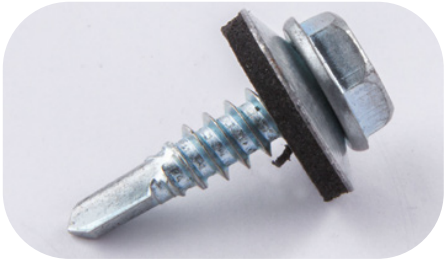

Screws

Self-Drilling Screw 10x1